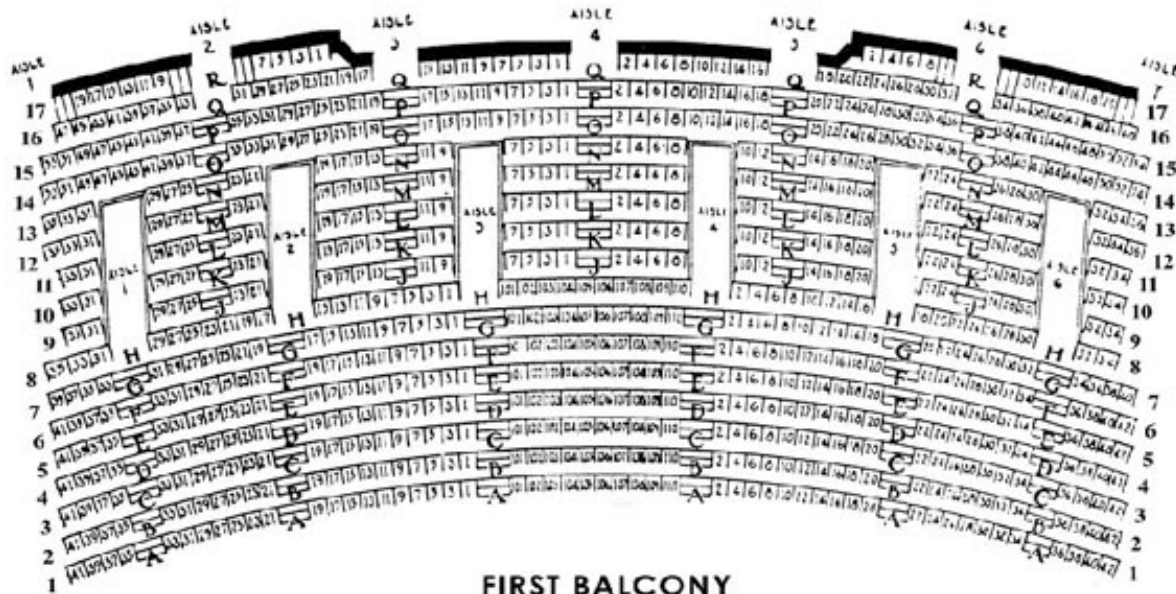

LYRIC OPERA SEATING CHART

PAGE 1

MAIN FLOOR

DIRECTION OF STAGE

The maps presented here are not literal floor layouts of the Civic Opera House. Should you have any questions, you may reach us at (312) 332-2244 during regular business hours.

LYRIC OPERA SEATING CHART

PAGE 2

UPPER BALCONY

FIRST BALCONY

MEZZANINE

The maps presented here are not literal floor layouts of the Civic Opera House. Should you have any questions, you may reach us at (312) 332 2244 during regular business hours.