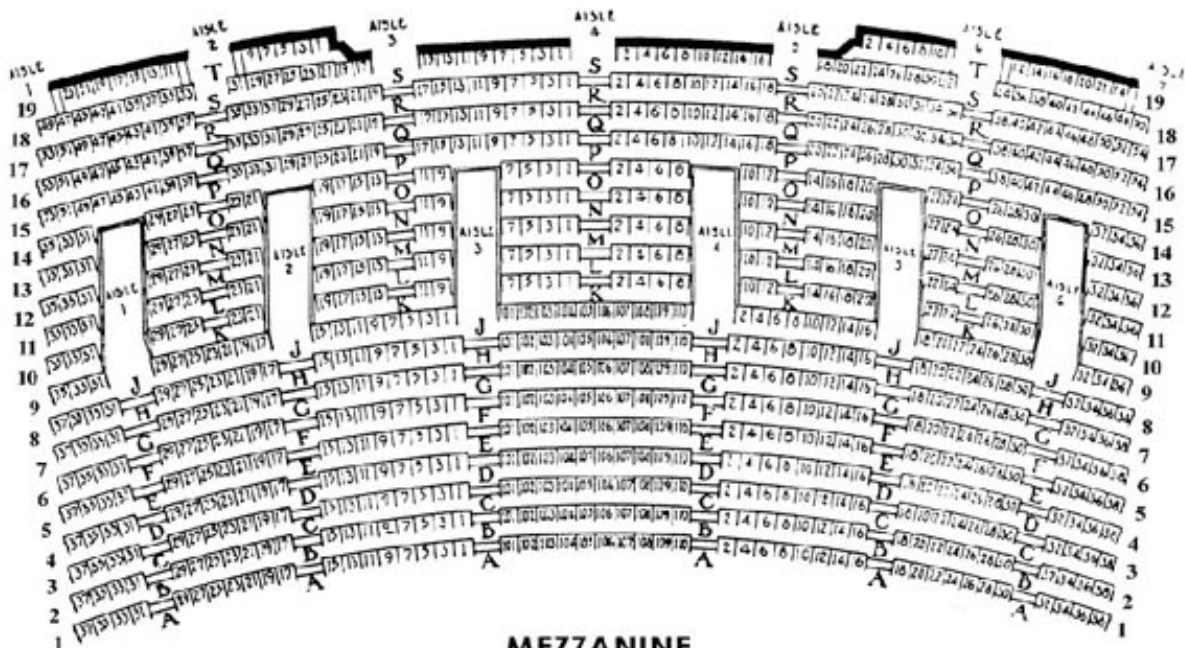

LYRIC OPERA SEATING CHART

PAGE 1

MAIN FLOOR

DIRECTION OF STAGE

The maps presented here are not literal floor layouts of the Civic Opera House. Should you have any questions, you may reach us at (312) 332-2244 during regular business hours.

LYRIC OPERA SEATING CHART

PAGE 2

UPPER BALCONY

FIRST BALCONY

MEZZANINE

The maps presented here are not literal floor layouts of the Civic Opera House. Should you have any questions, you may reach us at (312) 332 2244 during regular business hours.