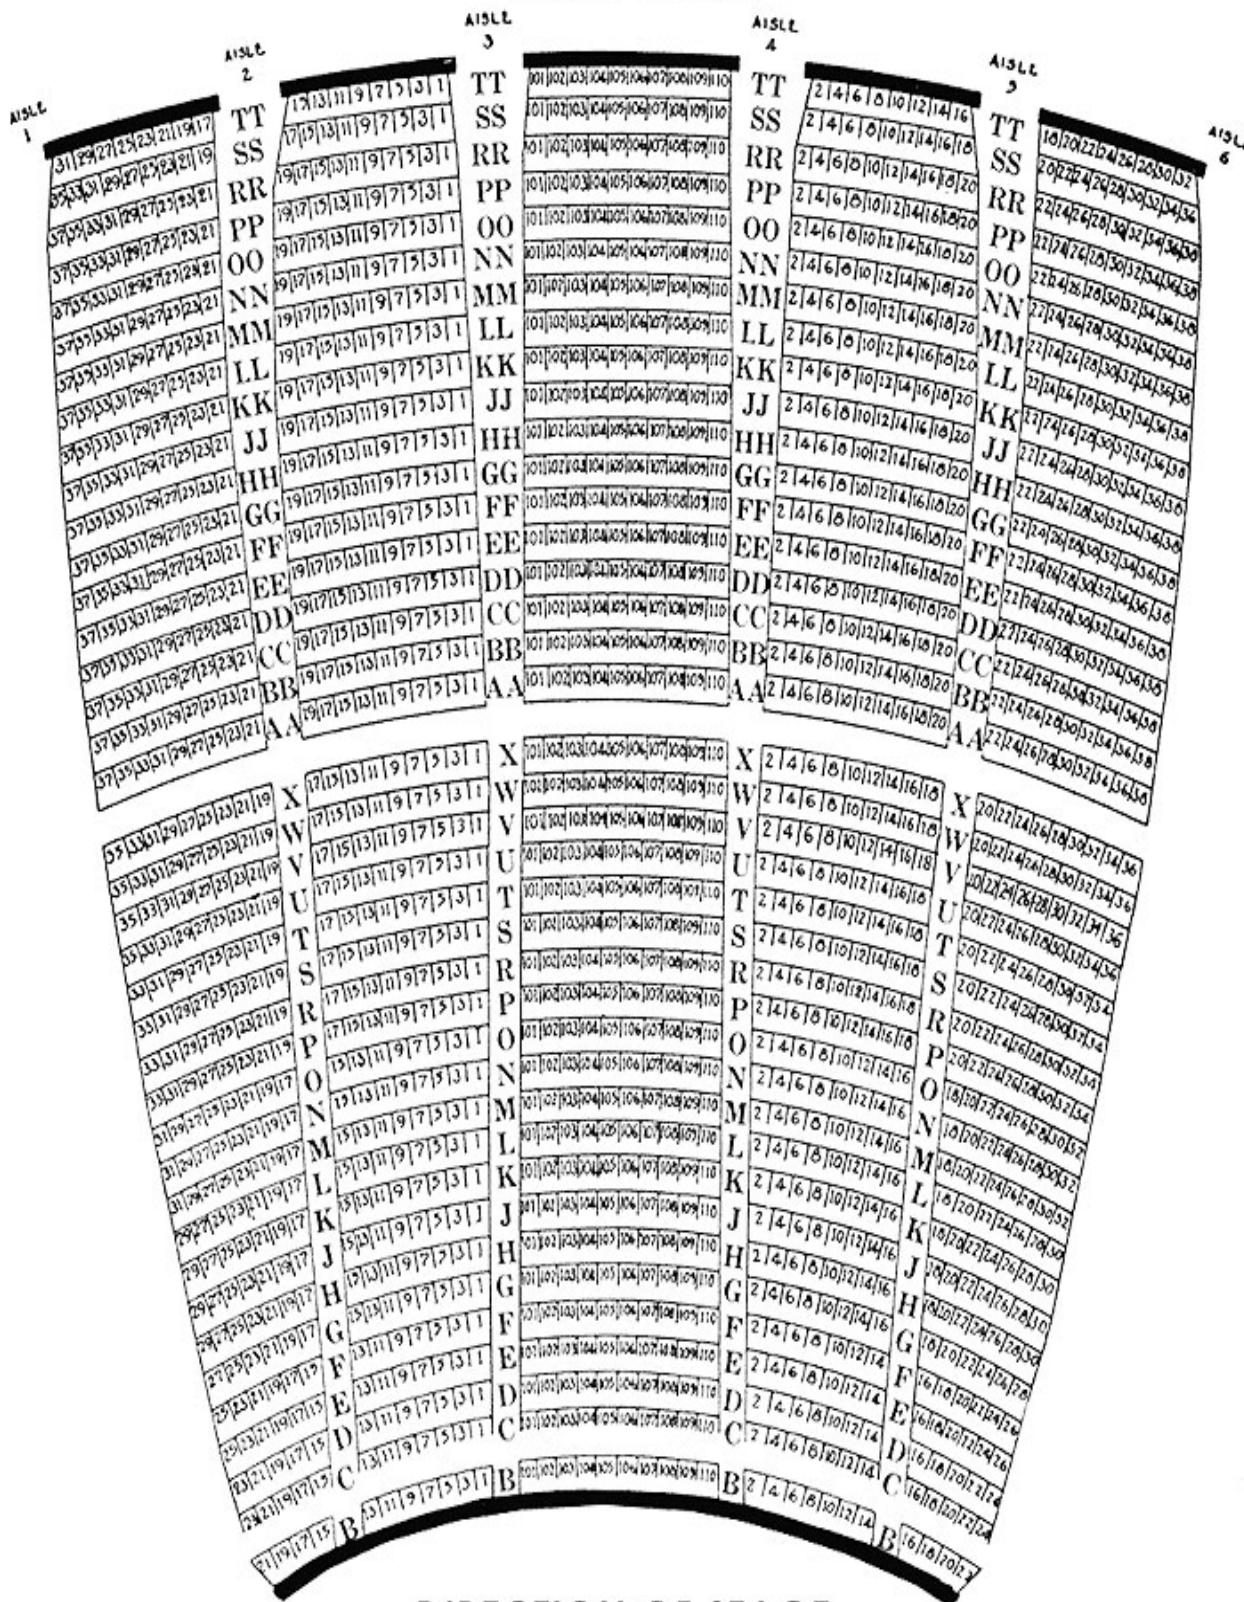

LYRIC OPERA SEATING CHART

PAGE 1

MAIN FLOOR

DIRECTION OF STAGE

The maps presented here are not literal floor layouts of the Civic Opera House. Should you have any questions, you may reach us at (312) 332-2244 during regular business hours.

LYRIC OPERA SEATING CHART

PAGE 2

UPPER BALCONY

FIRST BALCONY

MEZZANINE

The maps presented here are not literal floor layouts of the Civic Opera House. Should you have any questions, you may reach us at (312) 332 2244 during regular business hours.