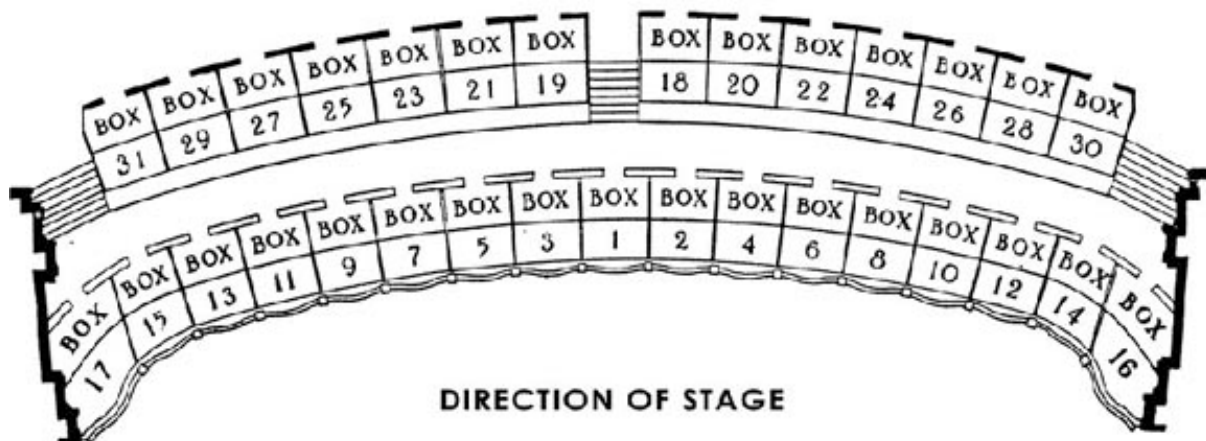

LYRIC OPERA SEATING CHART

PAGE 1

MAIN FLOOR

DIRECTION OF STAGE

The maps presented here are not literal floor layouts of the Civic Opera House. Should you have any questions, you may reach us at (312) 332-2244 during regular business hours.

LYRIC OPERA SEATING CHART

PAGE 2

UPPER BALCONY

FIRST BALCONY

MEZZANINE

The maps presented here are not literal floor layouts of the Civic Opera House. Should you have any questions, you may reach us at (312) 332 2244 during regular business hours.